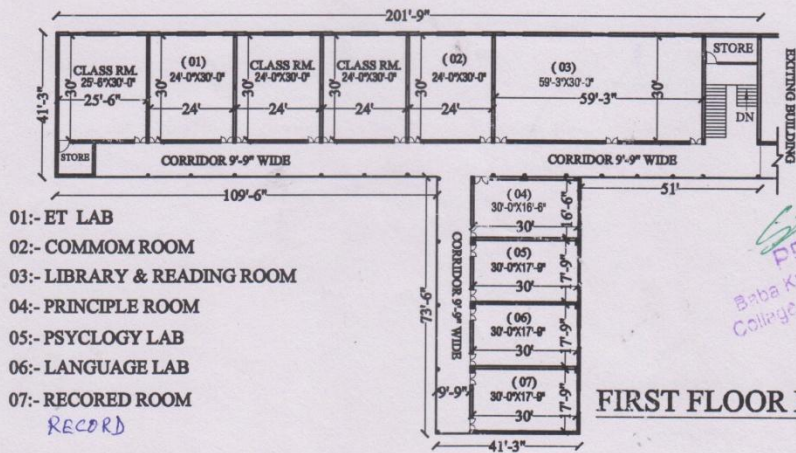

BUILDING FOR:-BABA KHETA NATH MAHILA SHIKSHAK PRASHIKSHAN MAHA

VIDYALAYA BHITERA TEH. BEHROR DISTT.ALWAR (RAJ.)

GROUND FLOOR COVERED AREA = 17259.44 Sqft. = 1604.04 Sqm.

FIRST FLOOR COVERED AREA = 11355.00 Sqft. = 1055.30Sqm.

GROUND FLOOR PLAN

- 01:- ET LAB
- 02:- COMMOM ROOM
- 03:- LIBRARY & READING ROOM
- 04:- PRINCIPLE ROOM
- 05:- PSYCLOGY LAB
- 06:- LANGUAGE LAB
- 07:- RECORDED ROOM

RECORD

FIRST FLOOR PLAN

*Handwritten Signature*  
**PRINCIPAL**  
 Baba Kheta Nath Mahila T.T.  
 College, Bithera Bahror Alwar