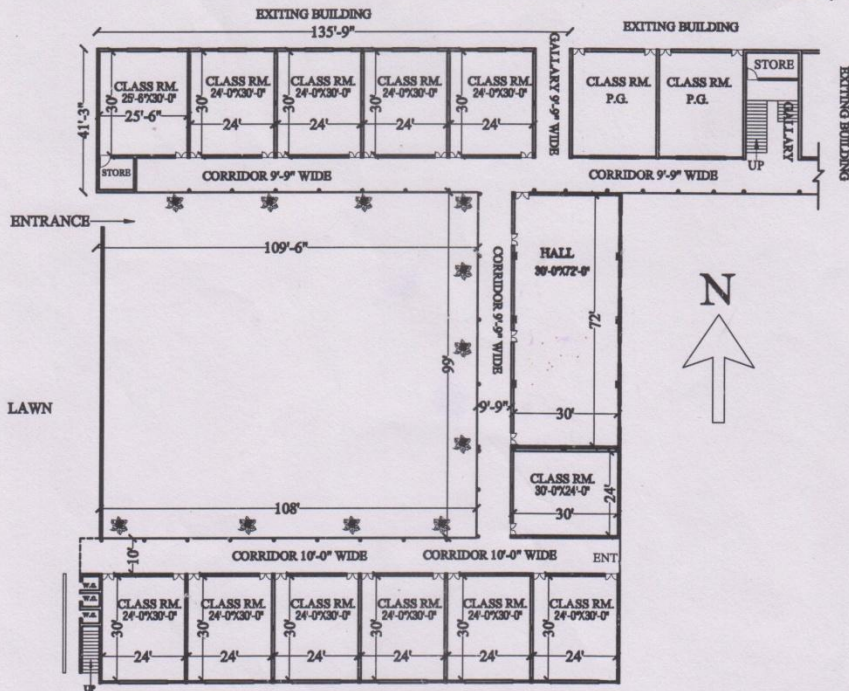

BUILDING FOR:-BABA KHETA NATH MAHILA SHIKSHAK PRASHIKSHAN MAHA

VIDYALAYA BHITERA TEH. BEHROR DISTT.ALWAR (RAJ.)

GROUND FLOOR COVERED AREA = 17259.44 Sqft. = 1604.04 Sqm.

FIRST FLOOR COVERED AREA = 11355.00 Sqft. = 1055.30Sqm.

GROUND FLOOR PLAN

- 01:- ET LAB
- 02:- COMMOM ROOM
- 03:- LIBRARY & READING ROOM
- 04:- PRINCIPLE ROOM
- 05:- PSYCLOGY LAB
- 06:- LANGUAGE LAB
- 07:- RECORDED ROOM

RECORD

FIRST FLOOR PLAN

*Handwritten Signature*  
**PRINCIPAL**  
 Baba Kheta Nath Mahila T.T.  
 College, Bithera Bahror Alwar